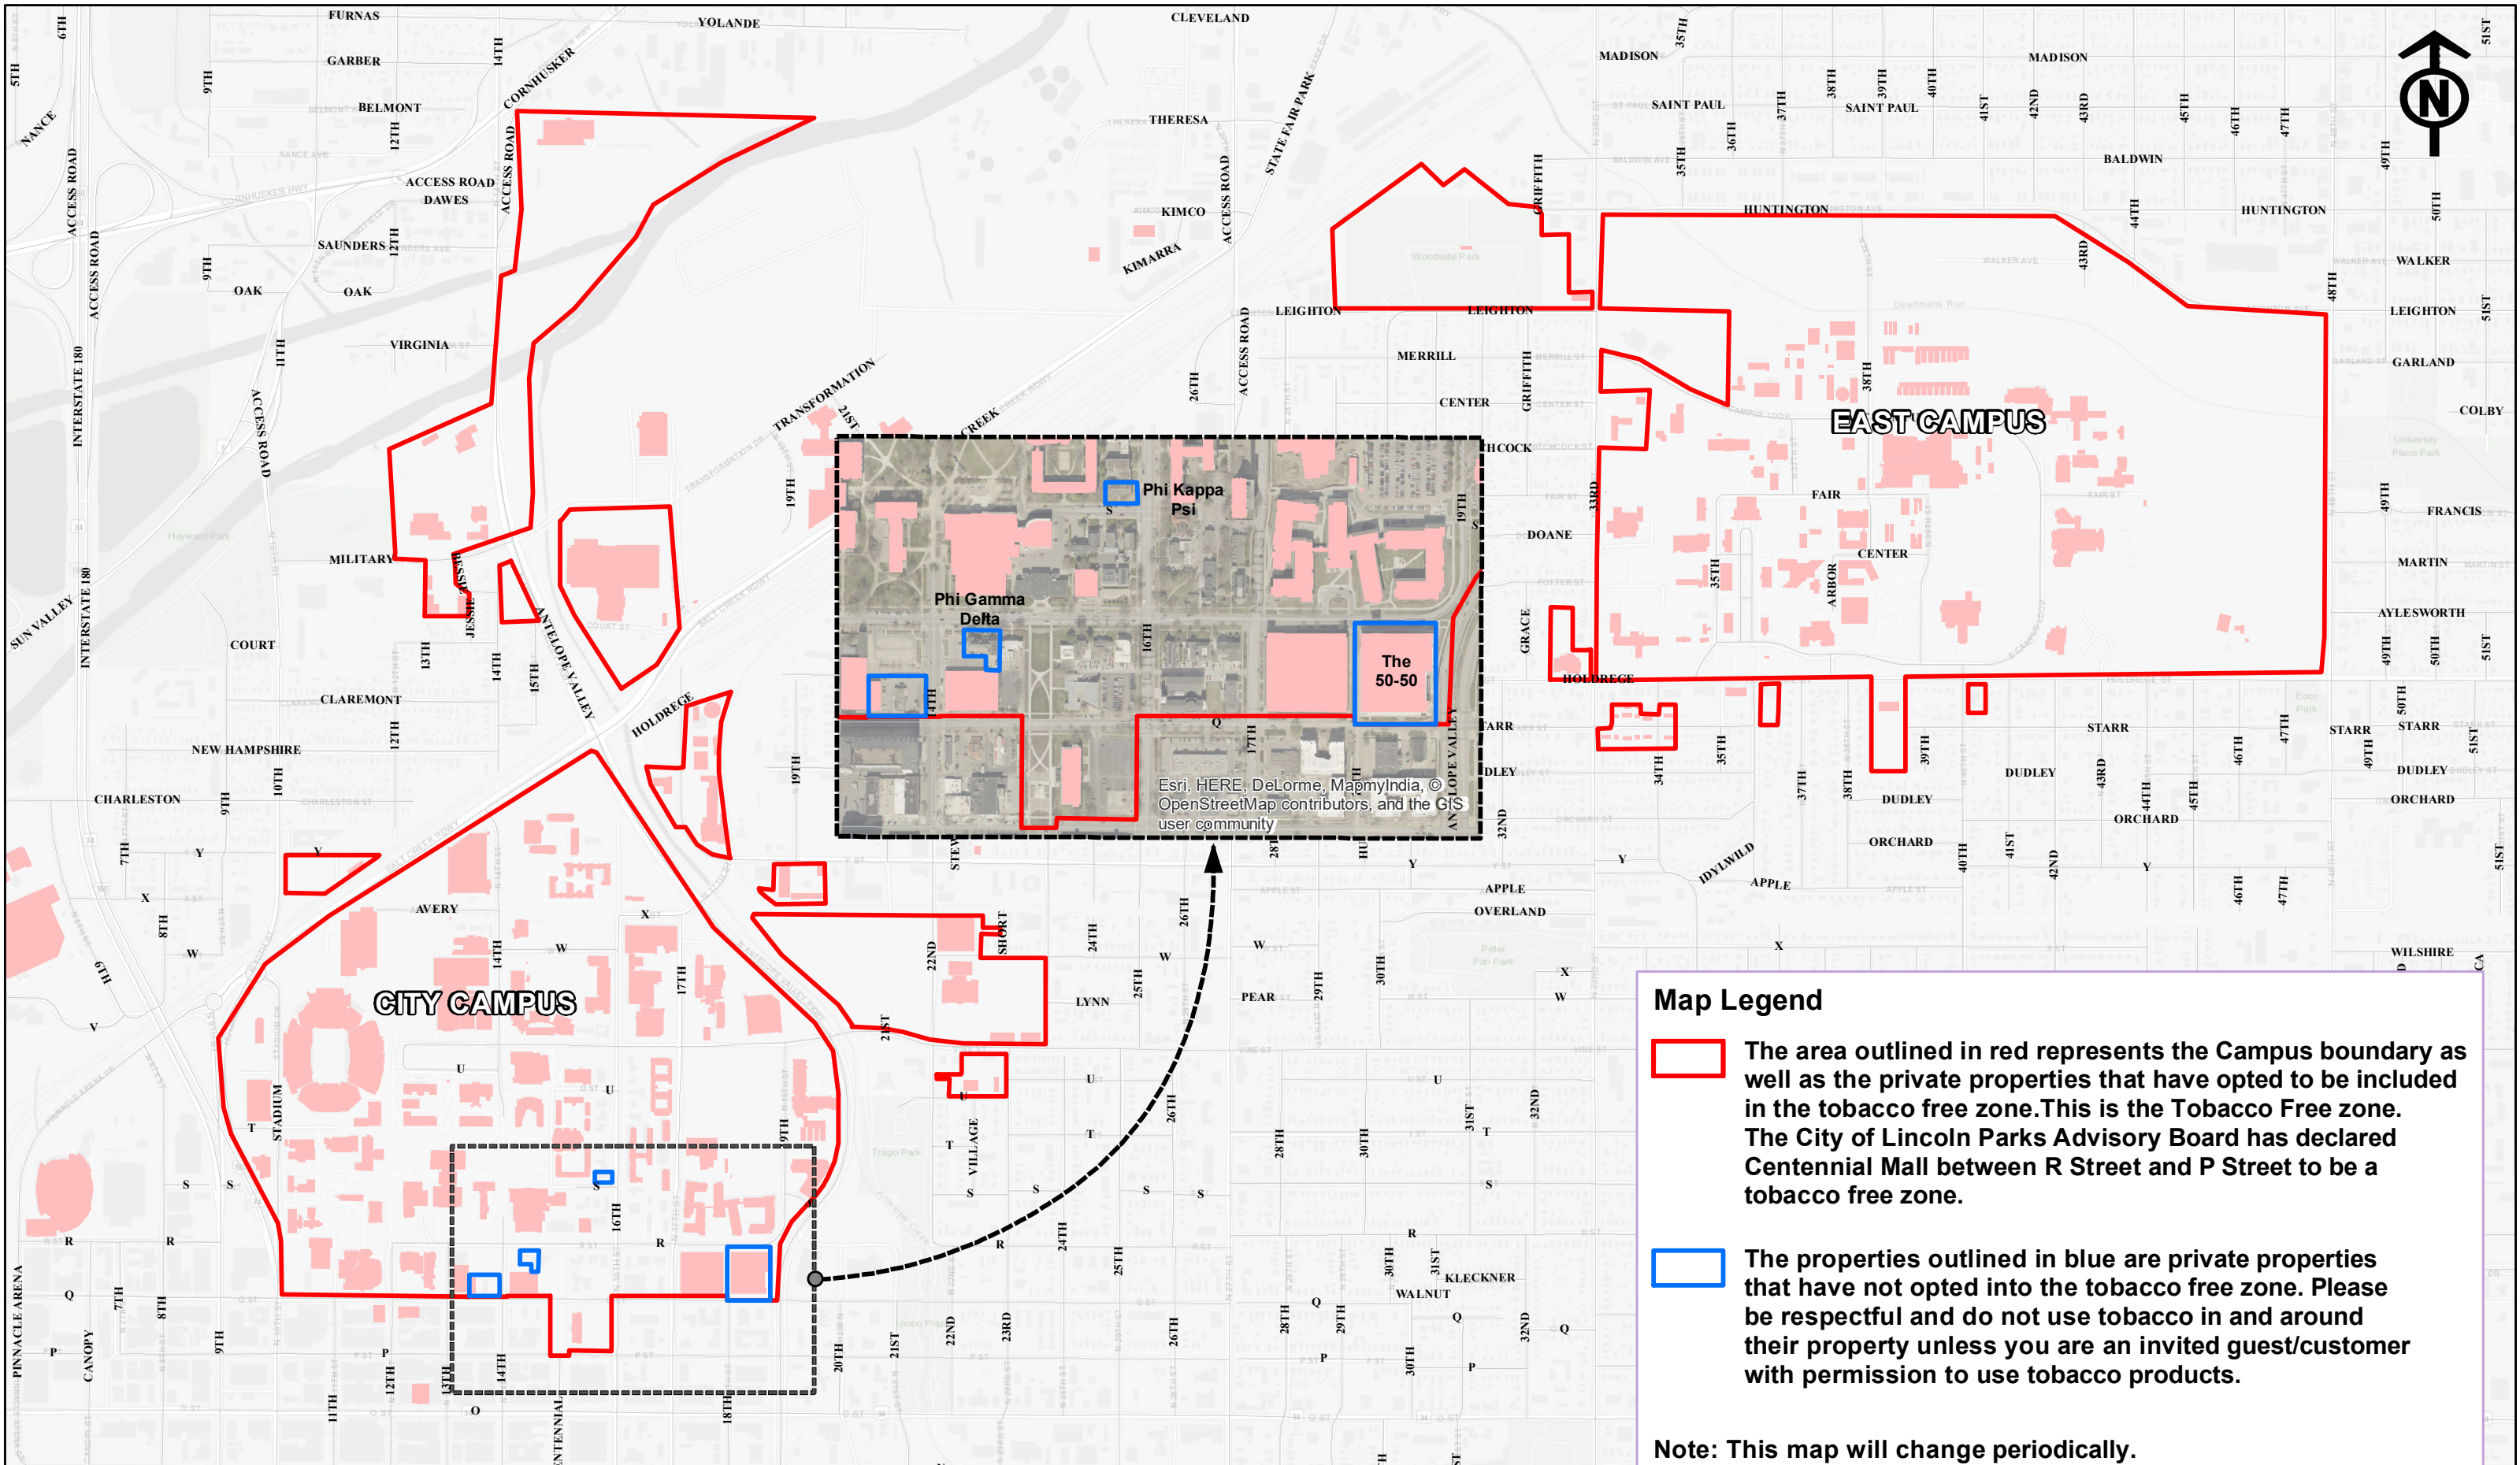

UNIVERSITY OF NEBRASKA - LINCOLN TOBACCO FREE MAP

Map Legend

- The area outlined in red represents the Campus boundary as well as the private properties that have opted to be included in the tobacco free zone. This is the Tobacco Free zone. The City of Lincoln Parks Advisory Board has declared Centennial Mall between R Street and P Street to be a tobacco free zone.
- The properties outlined in blue are private properties that have not opted into the tobacco free zone. Please be respectful and do not use tobacco in and around their property unless you are an invited guest/customer with permission to use tobacco products.

Note: This map will change periodically.